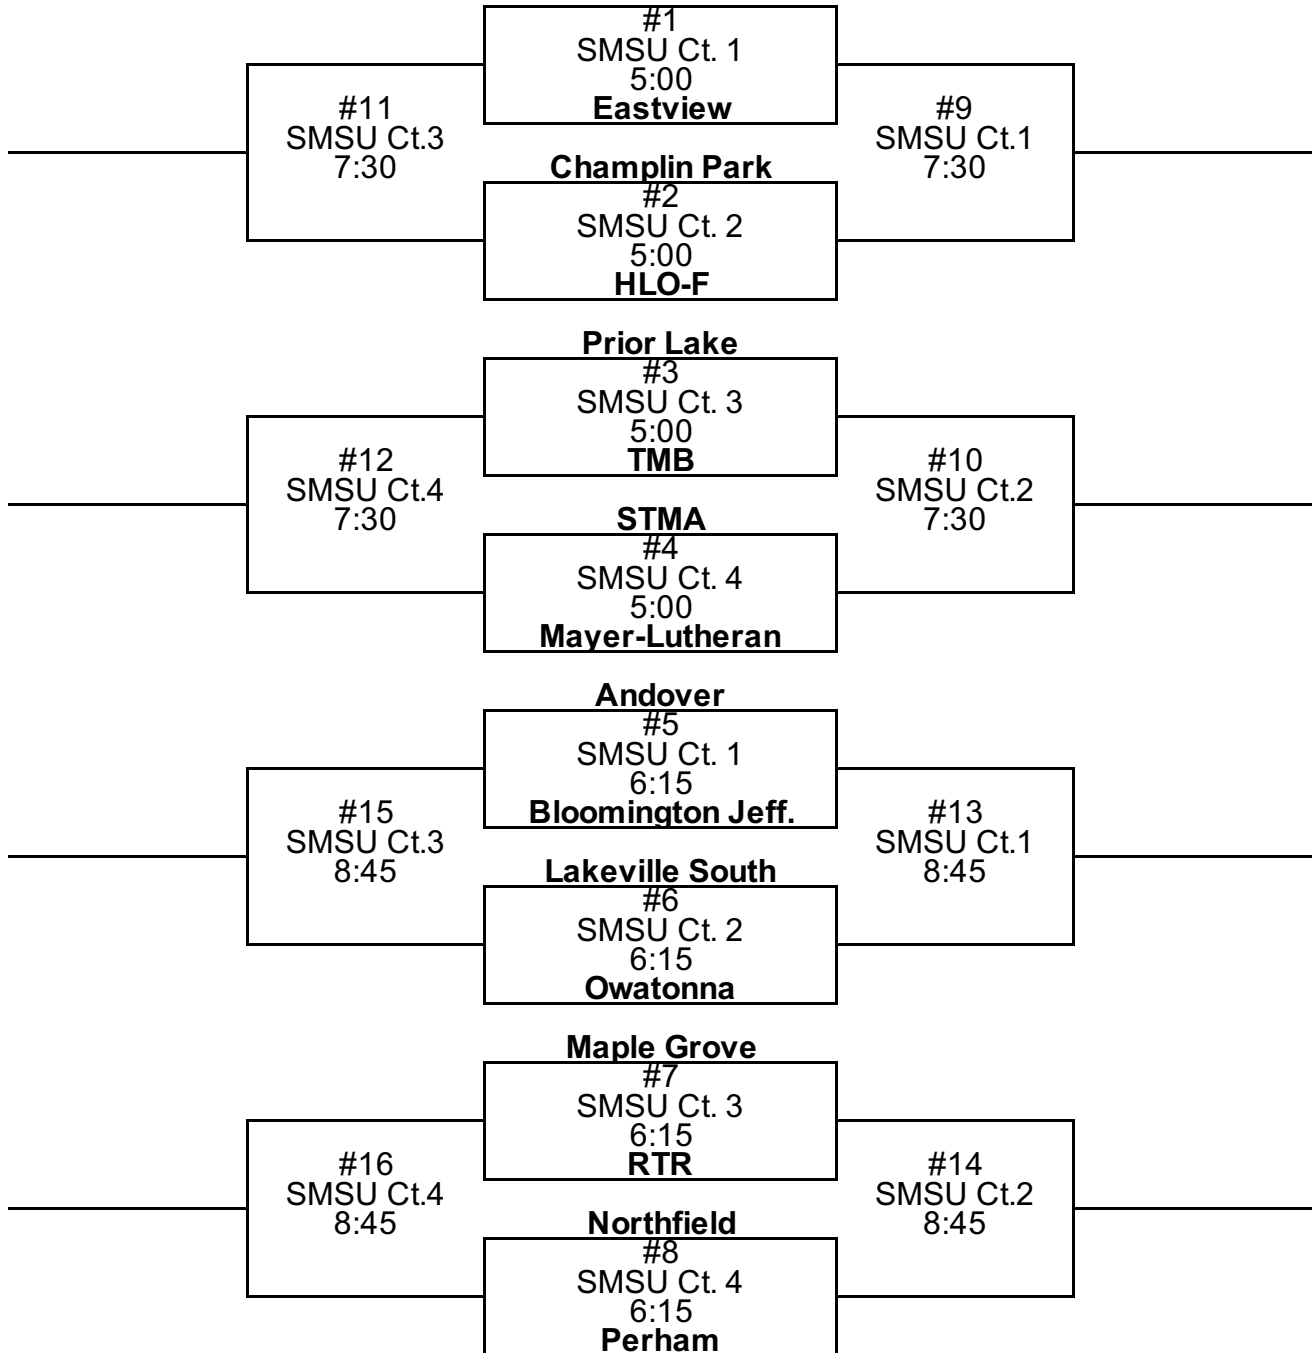

#13
MHS Ct.1
8:45

#16
MHS Ct.4
8:45

#14
MHS Ct.2
8:45

Southwest Minnesota Challenge

Friday Evening Matches--September 6

Site: @ SMSU

Minnesota

Championship Bracket